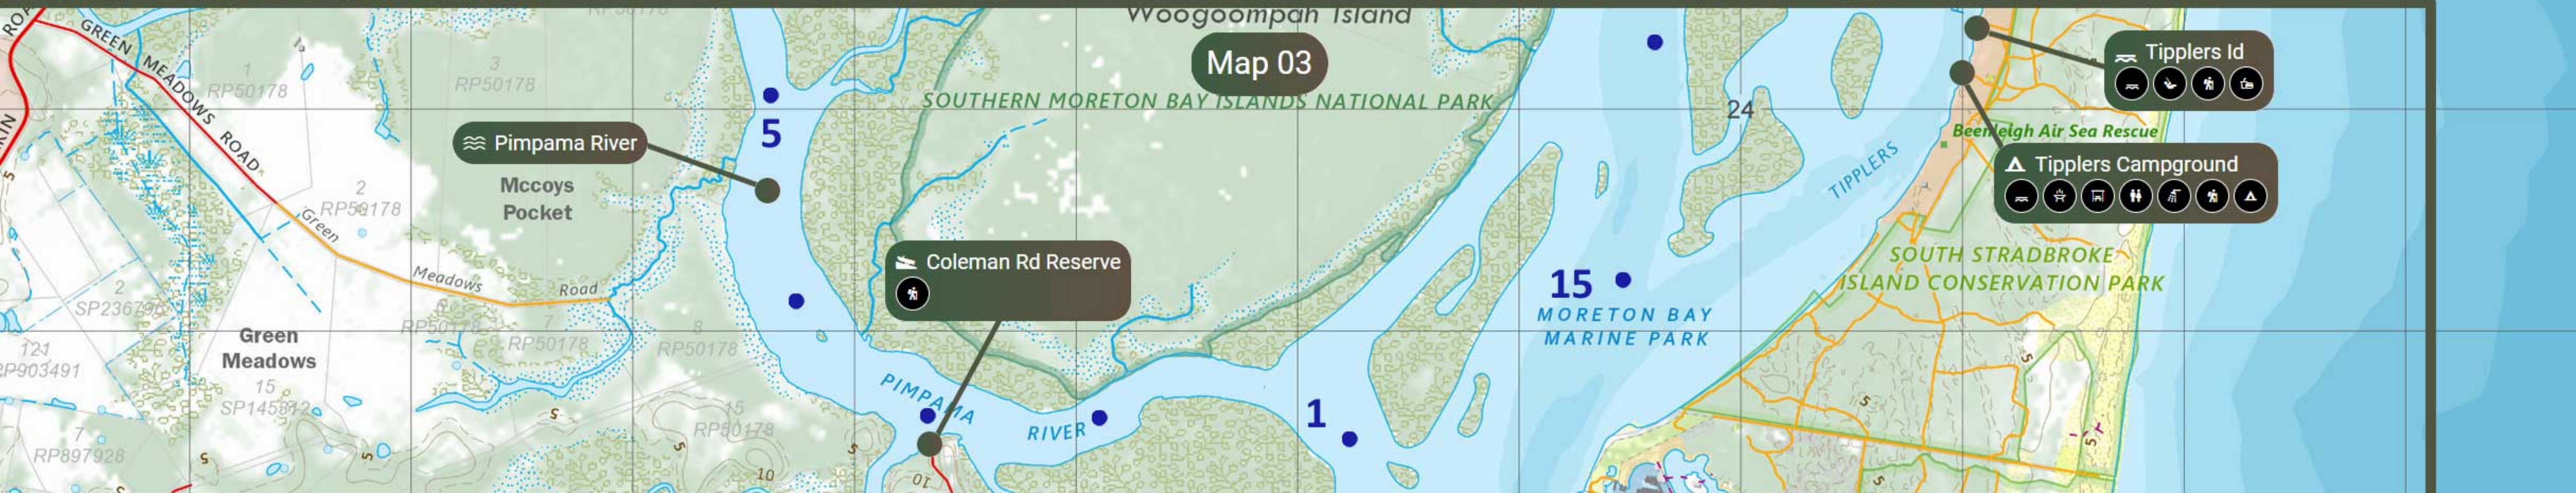

Southport Pier

Anzac Park

Arthur Earle Park

Nerang River

Emerald Lakes

Pidd Family Park

Weir

Weir

Lock

Map 01

West Lake

Robina Waters

Bond Uni Weir

Lake Heron

Map 05

10