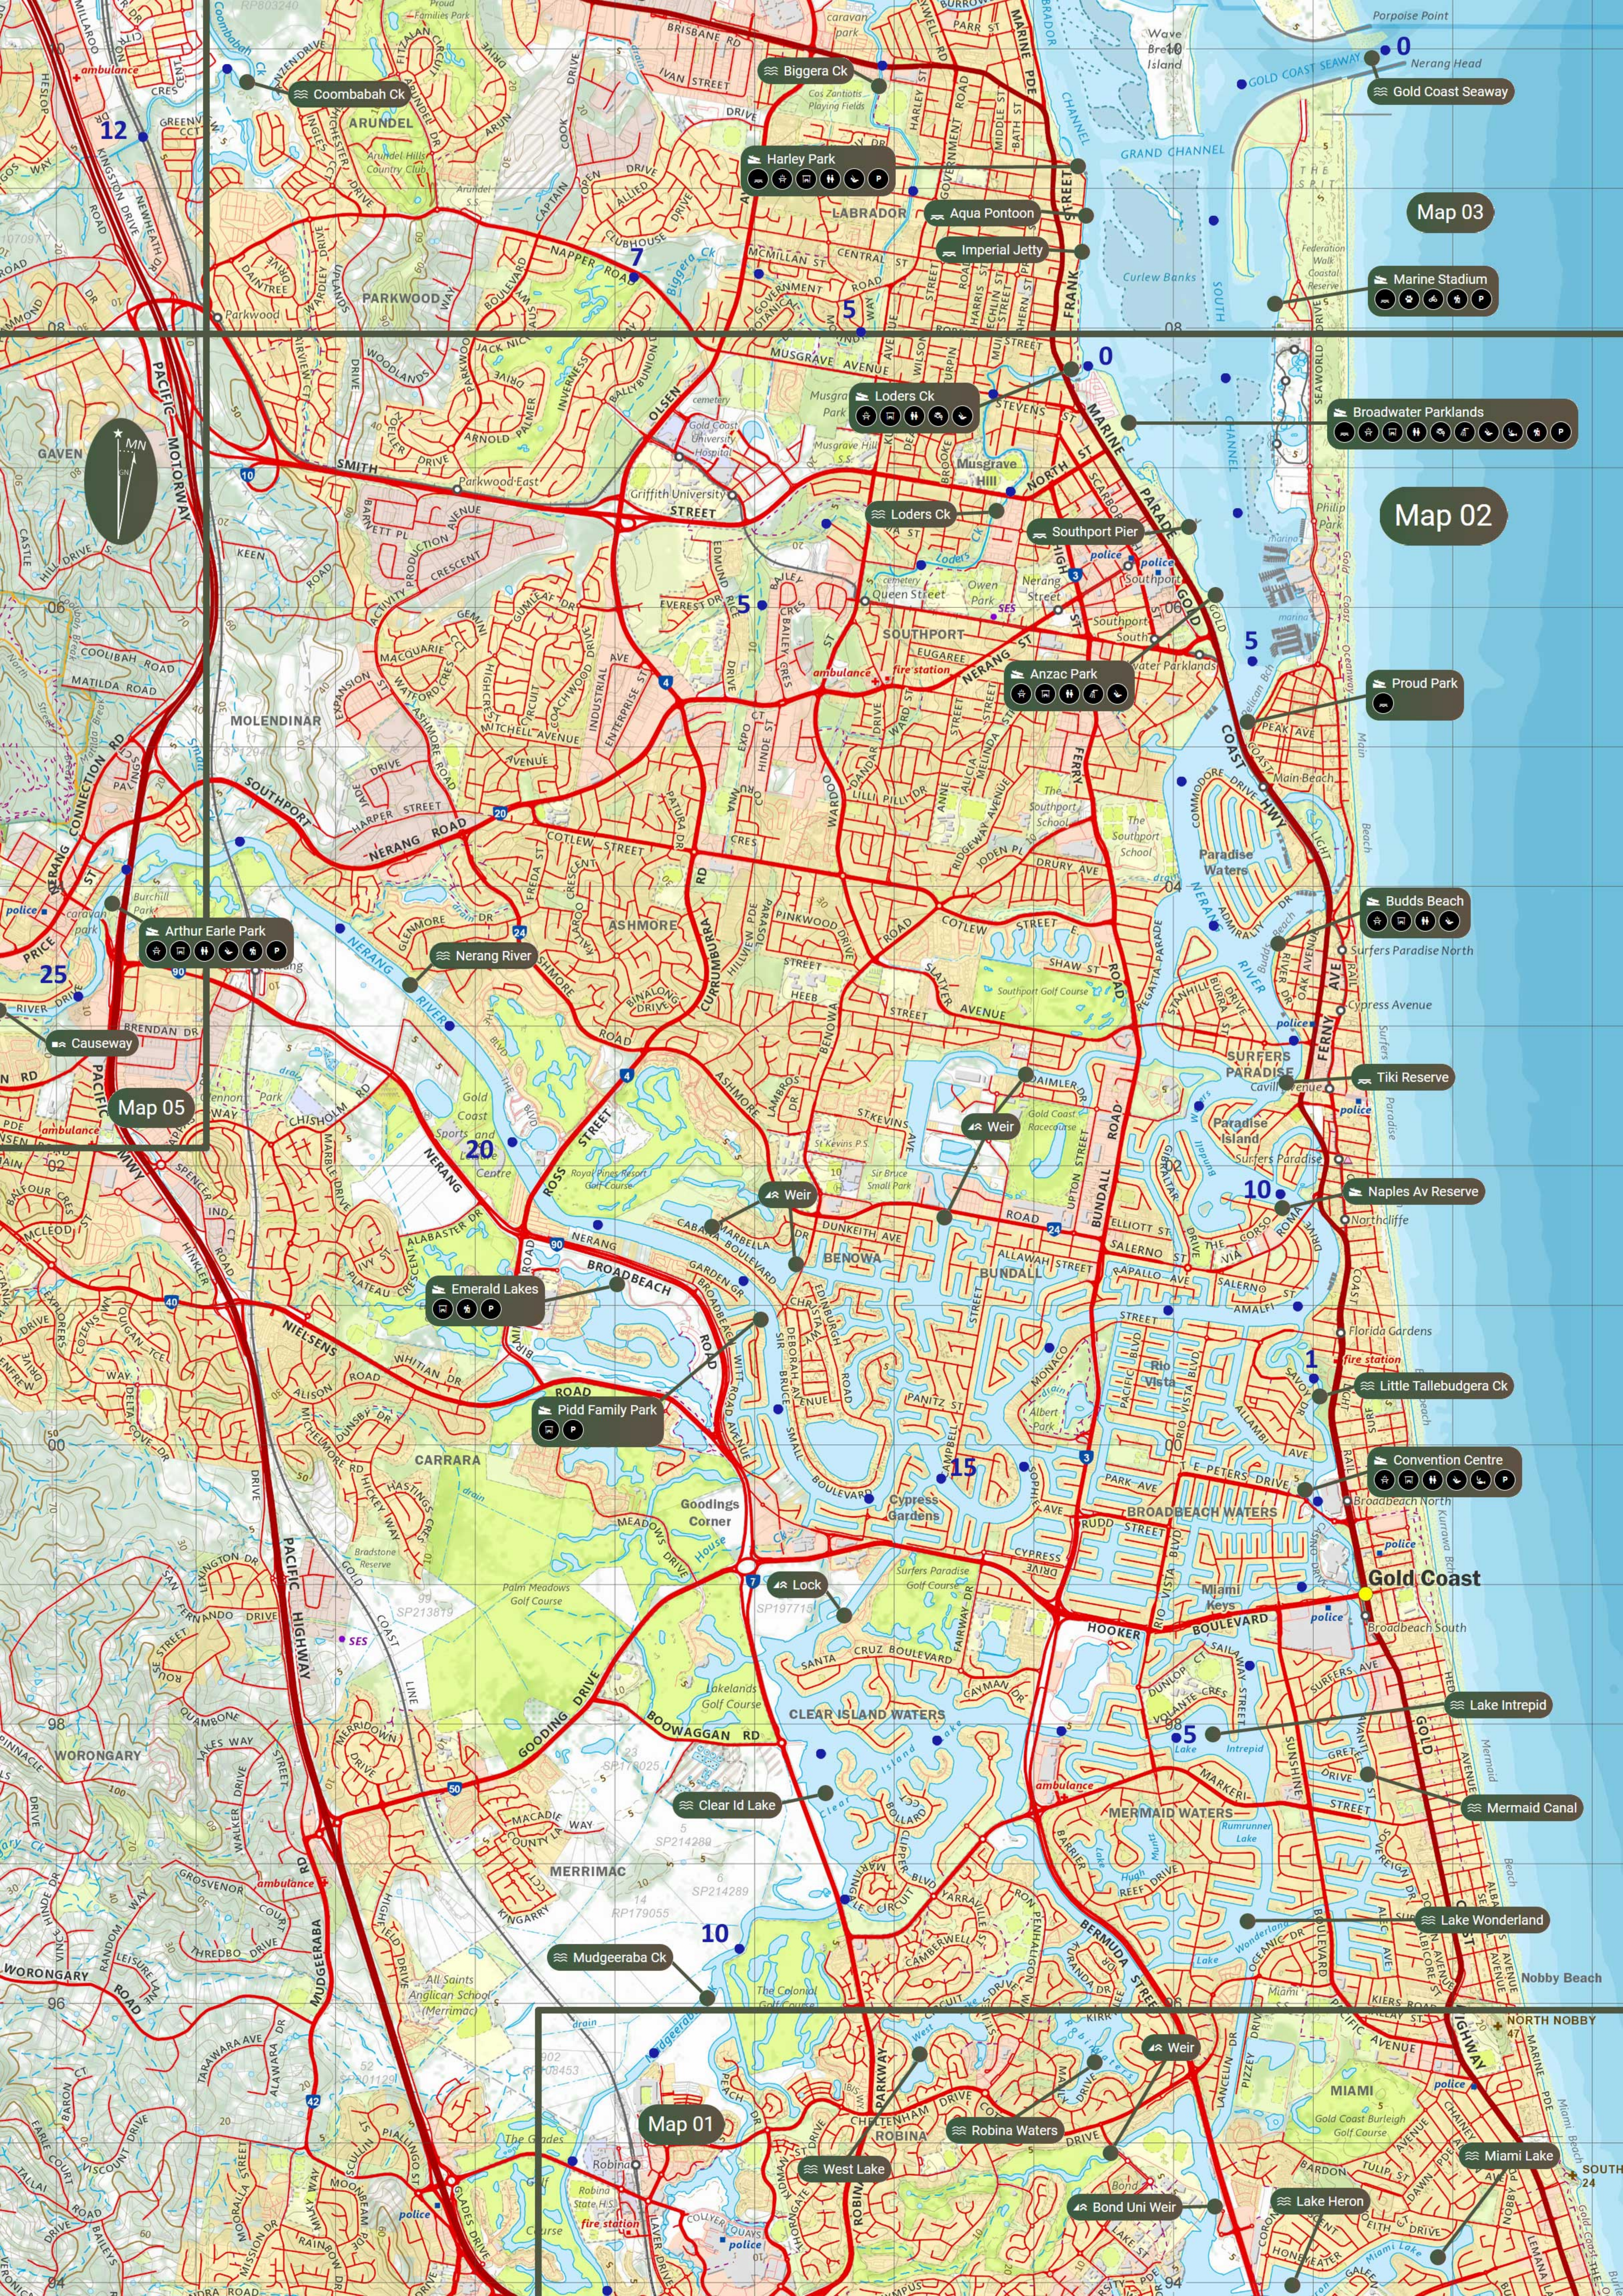

Lake Heron

Miami Lake

Burleigh Lake

Reedy Ck

Silvabank Lake

Swan Lake

Tchoobey Reserve

Martin Sheils Park

Robert Neumann Park

Kevin Gates Park

Murlong Crescent

Currumbin Rock

Palm Beach Parklands

Winders Park

Woodsiee

10

10

10

10

10

Map 03

Marine Stadium

Broadwater Parklands

Map 02

Lake Wonderland

Nobby Beach

Miami Lake

South

Harley Park

Aqua Pontoon

Imperial Jetty

Loders Ck